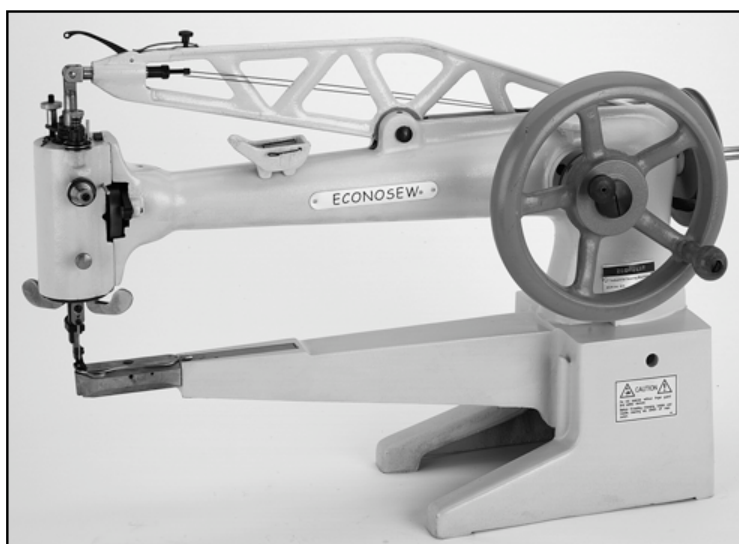

# ECONOSEW®

...Just Sew Much Better

29E72LBT

CYLINDER BED, TOP-FEED  
LOCKSTITCH PATCHING MACHINE,  
LARGE BOBBIN, 18" ARM  
(Made in Taiwan)

- Extra small cylinder bed
- Oscillating shuttle
- Universal upper feed for stitching in any direction without turning work
- Double ended needle plate with different size holes at back end to accommodate various size needles
- Machine can be driven by foot treadle or hand crank.
- Hand wheel can be mounted on front or right end of machine
- It can sew extra heavy materials like leather, rubber, canvas & plastic especially for cylindrical products

## Specifications

Model	29E72LBT
Maximum Sewing Speed	500 spm*
Stitch Length Adjustment	1 to 7mm
Presser Foot Lift	10.5mm
Needle System	135x17
Feed Type	Top-Feed
Hook Type	Large oscillating shuttle hook
Working Space	460mm
Depth of Cylinder Bed	29.4mm
Width of Cylinder Bed	27.8mm
Lubrication System	Manual

Presser foot rotates 360°

\* Depends on thread, material & type of operation

\* Specifications subject to change without notice